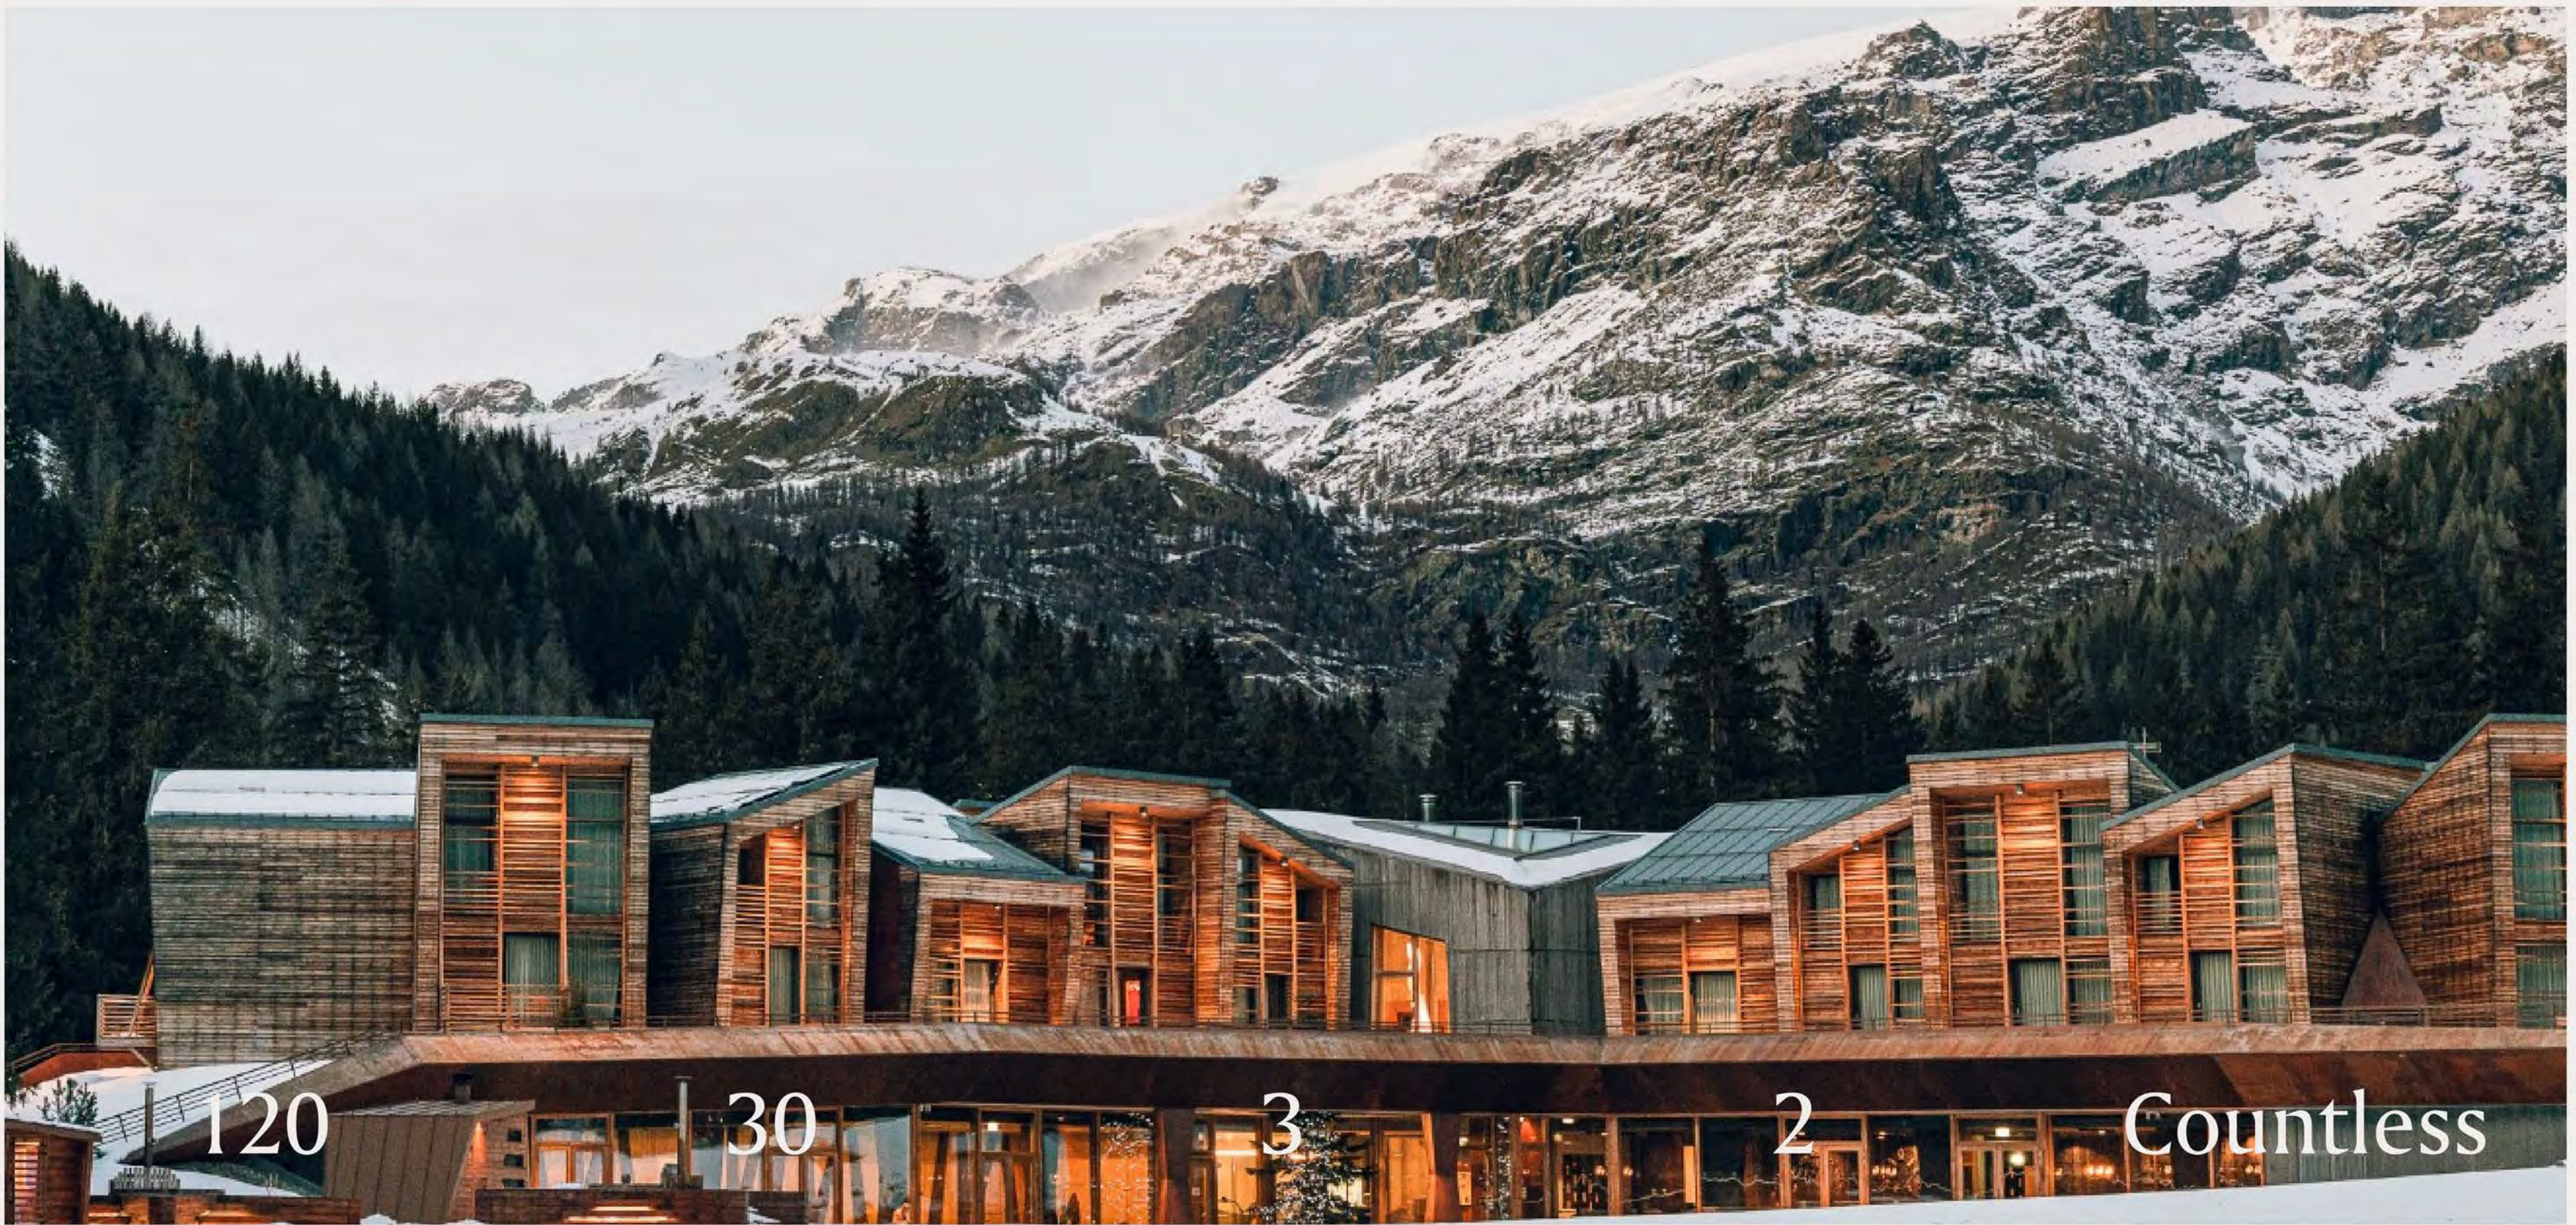

120

seats for a banquet dinner

30

rooms & suites that can accommodate up to 100 guests

3

indoor venues that can be combined

2

wellness areas (indoor and outdoor) with 25m lap pool

Countless

experiences for guests to explore