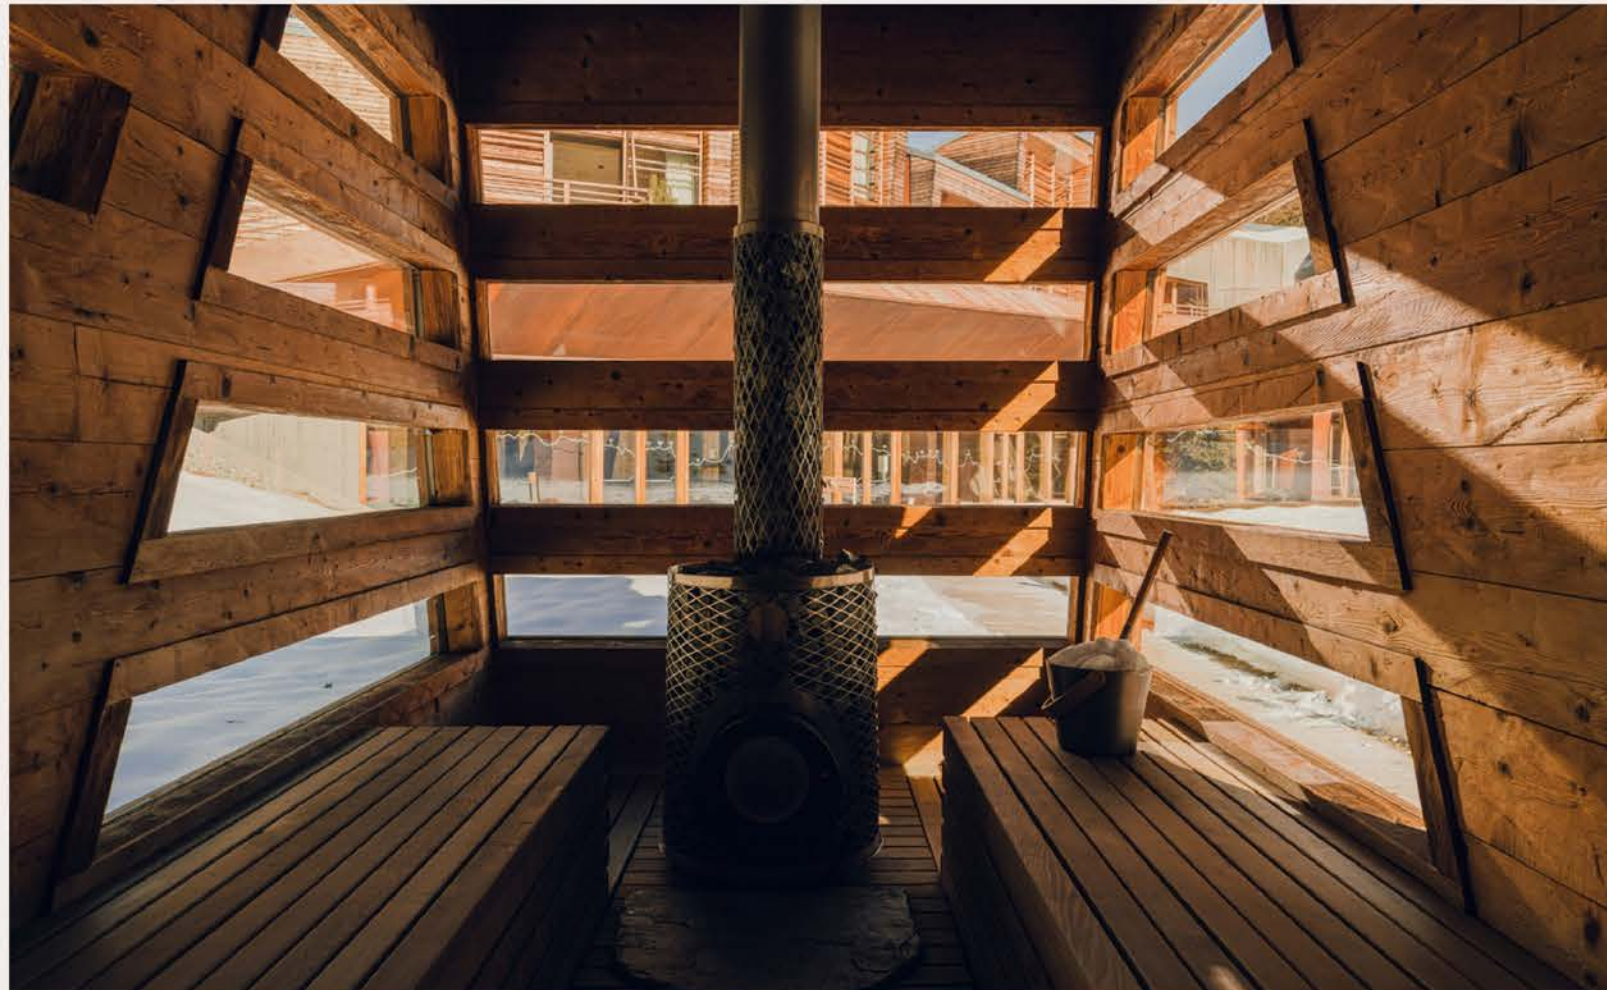

ROOMS | CHARACTERISTICS

SPACE	COUNT	BED	TERRACE OR BALCONY
Deluxe Suite	5	1 KING + SOFA BED	YES
Forest Suite	5	1 KING + SOFA BED	YES
Mountain Suite	10	1 KING + SOFA BED	YES
Family Suite	10	1 KING + 2 SINGLE BEDS	YES

WELLBEING

After a long day filled with sports and activities in the Italian Alps, there is nothing better than to rejuvenate mind and body at our spa or gym.