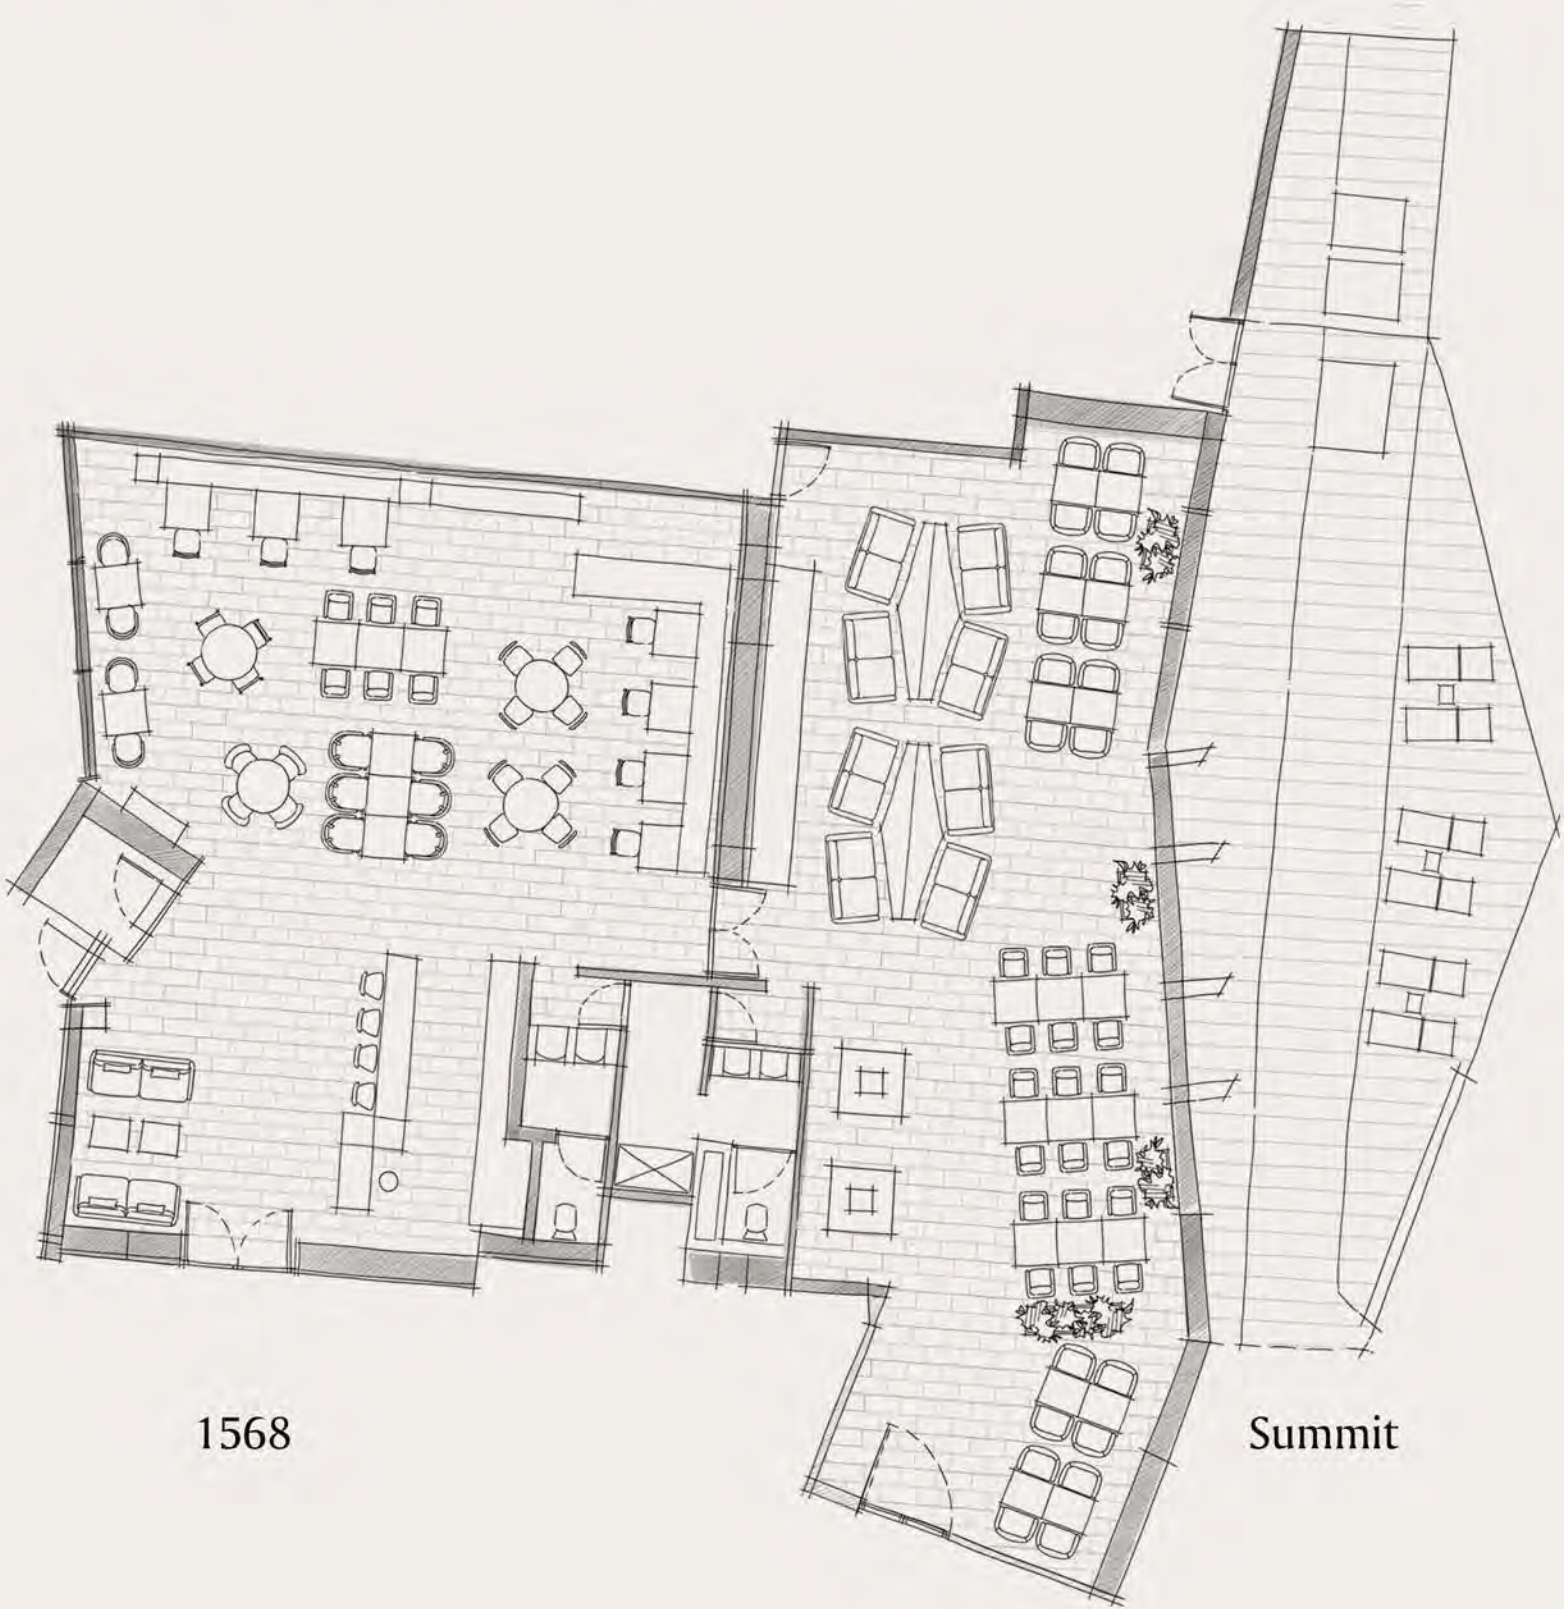

1568 + SUMMIT | CHARACTERISTICS

SPACE	SQFT	 BOARDROOM	 SCHOOL	 THEATER	 COCKTAIL	 BANQUET
1568	144	x	x	x	170	130
Summit	144	x	x	x	170	130
Summit Deck	100	x	x	x	120	80
Total	388	x	x	x	460	340

1568 + SUMMIT | FLOORPLAN

1568

Summit