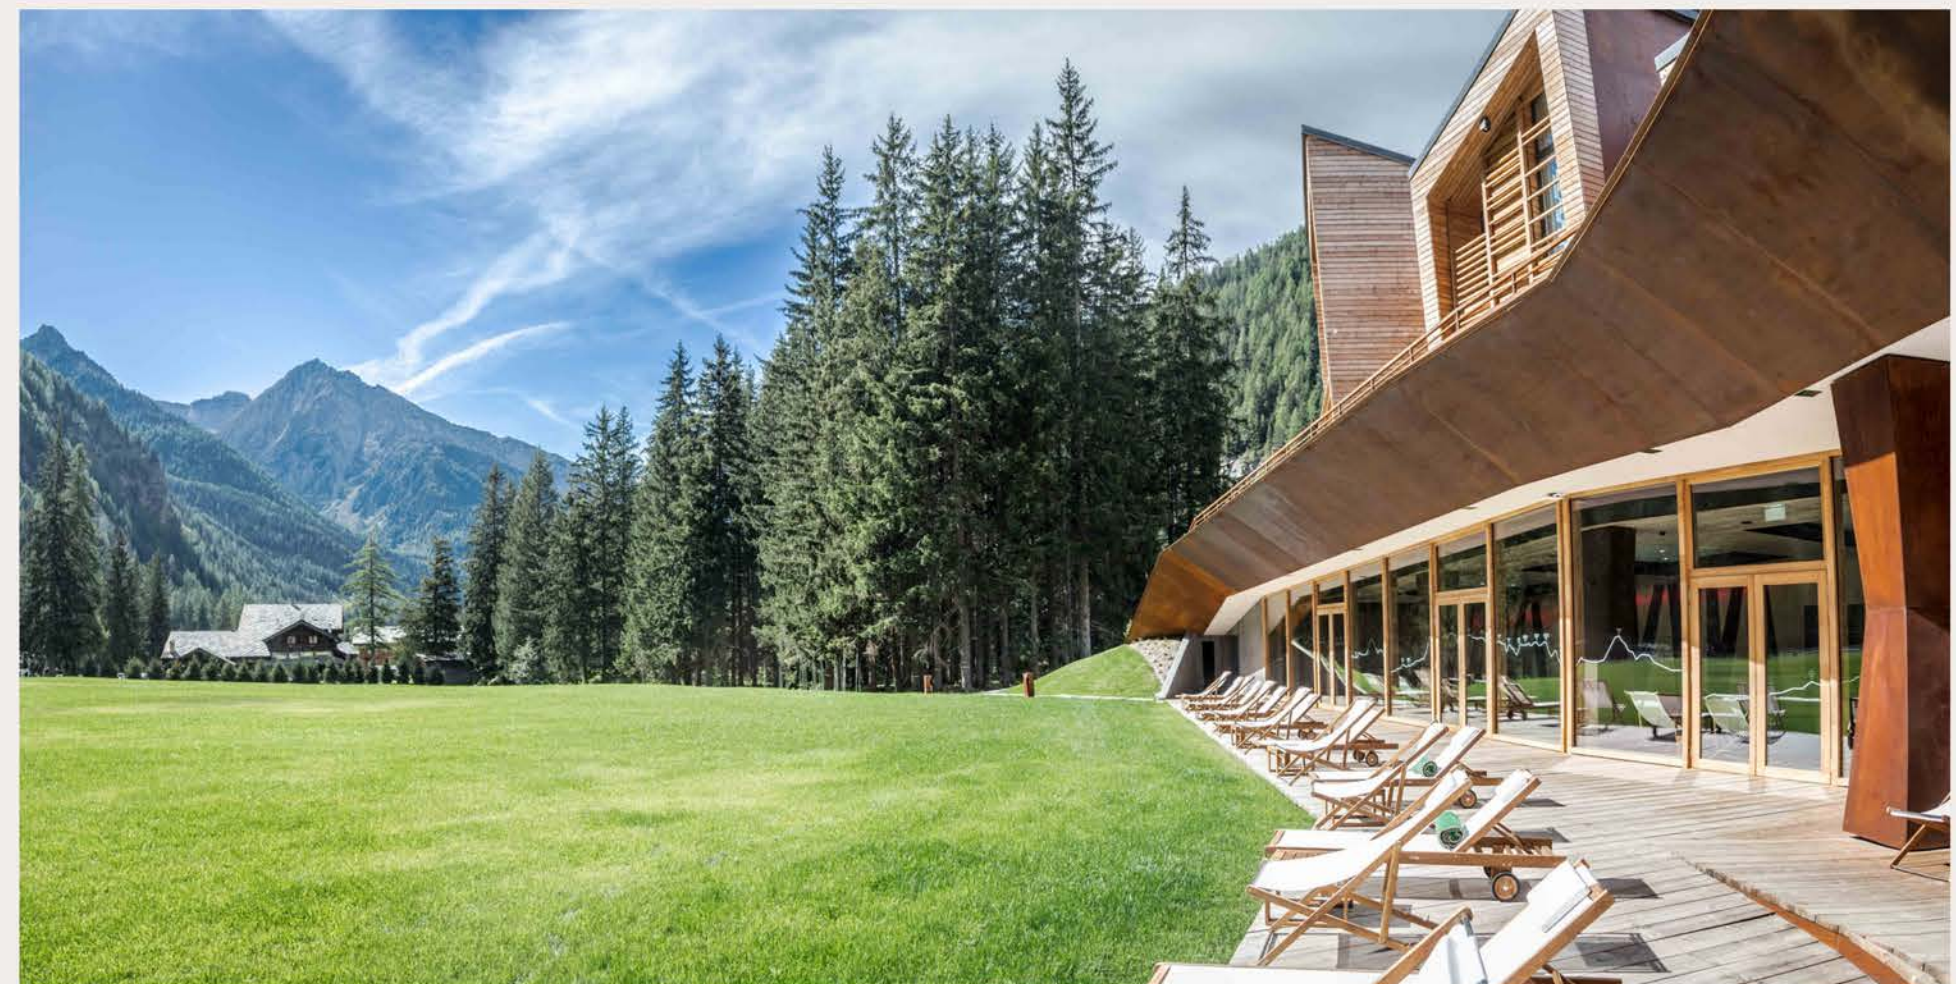

GARDEN

Our 5560 square meter garden is surrounded by stunning snowy peaks and offers a lot of flexibility to host any type of event.