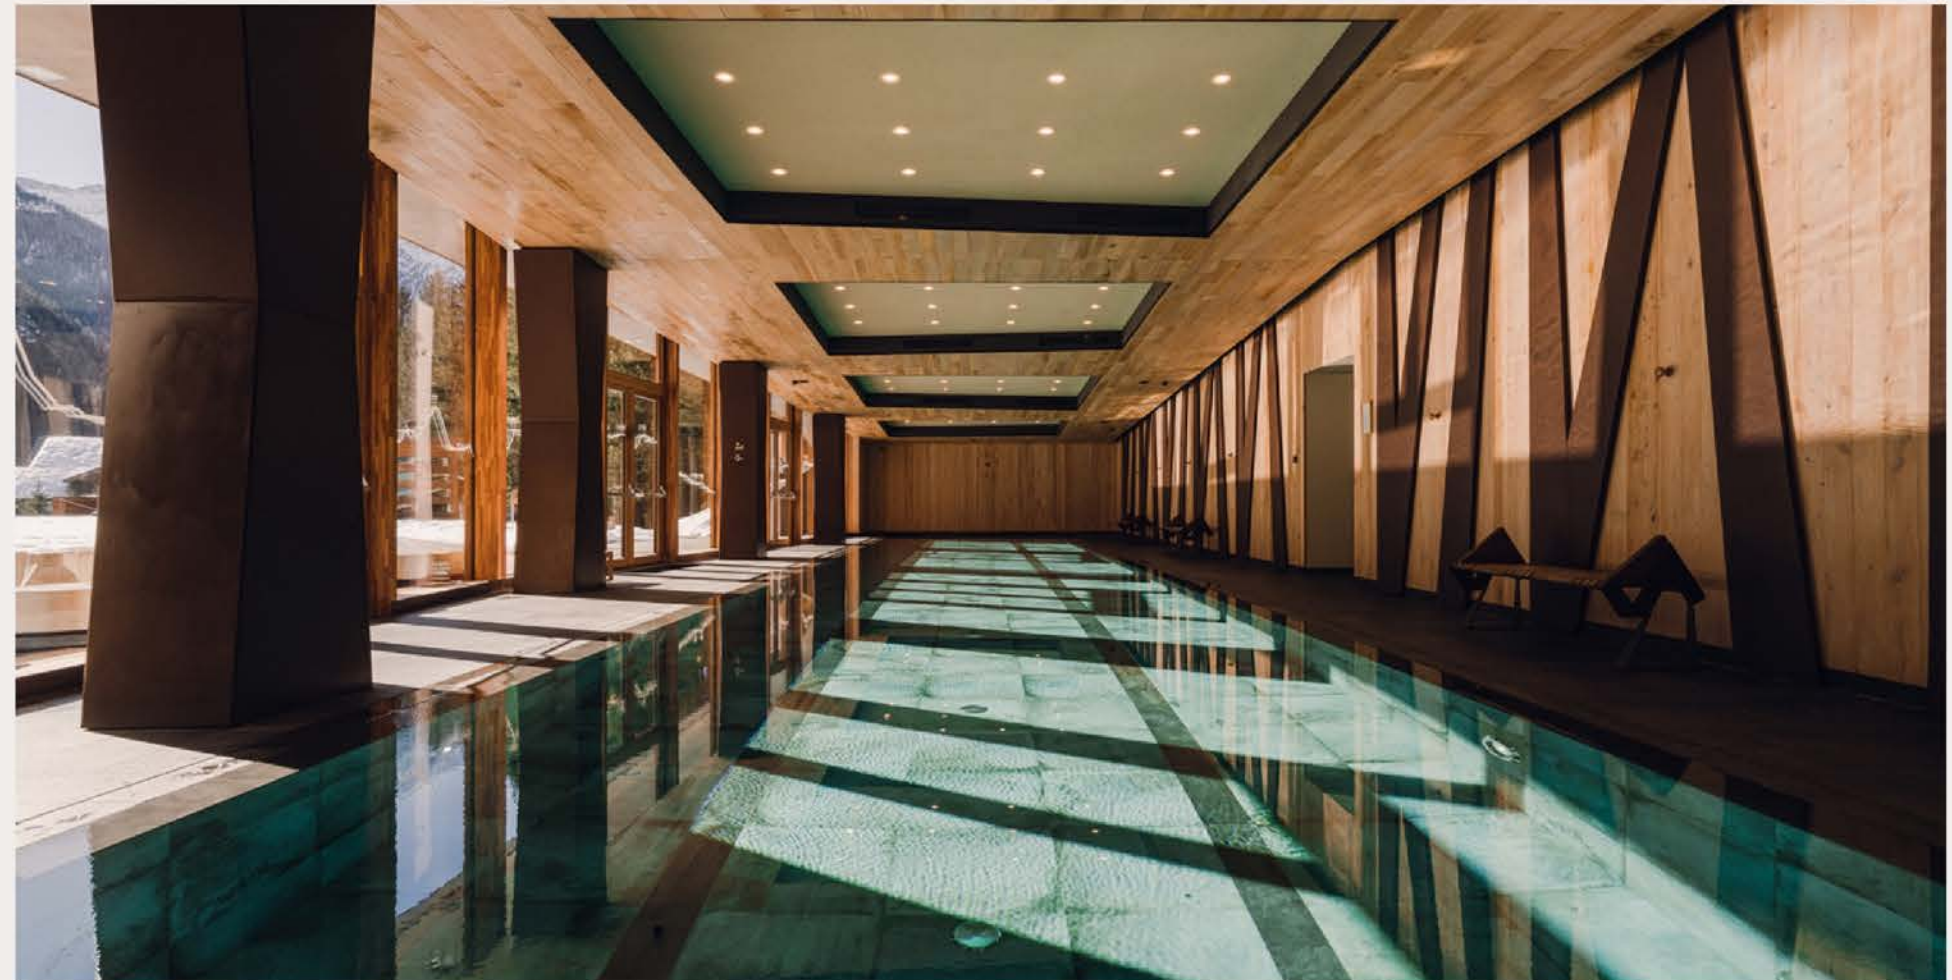

ROOMS | CHARACTERISTICS

SPACE	COUNT	BED	TERRACE OR BALCONY
Deluxe Suite	5	1 KING + SOFA BED	YES
Forest Suite	5	1 KING + SOFA BED	YES
Mountain Suite	10	1 KING + SOFA BED	YES
Family Suite	10	1 KING + 2 SINGLE BEDS	YES

WELLBEING

After a long day filled with sports and activities in the Italian Alps, there is nothing better than to rejuvenate mind and body at our spa or gym.