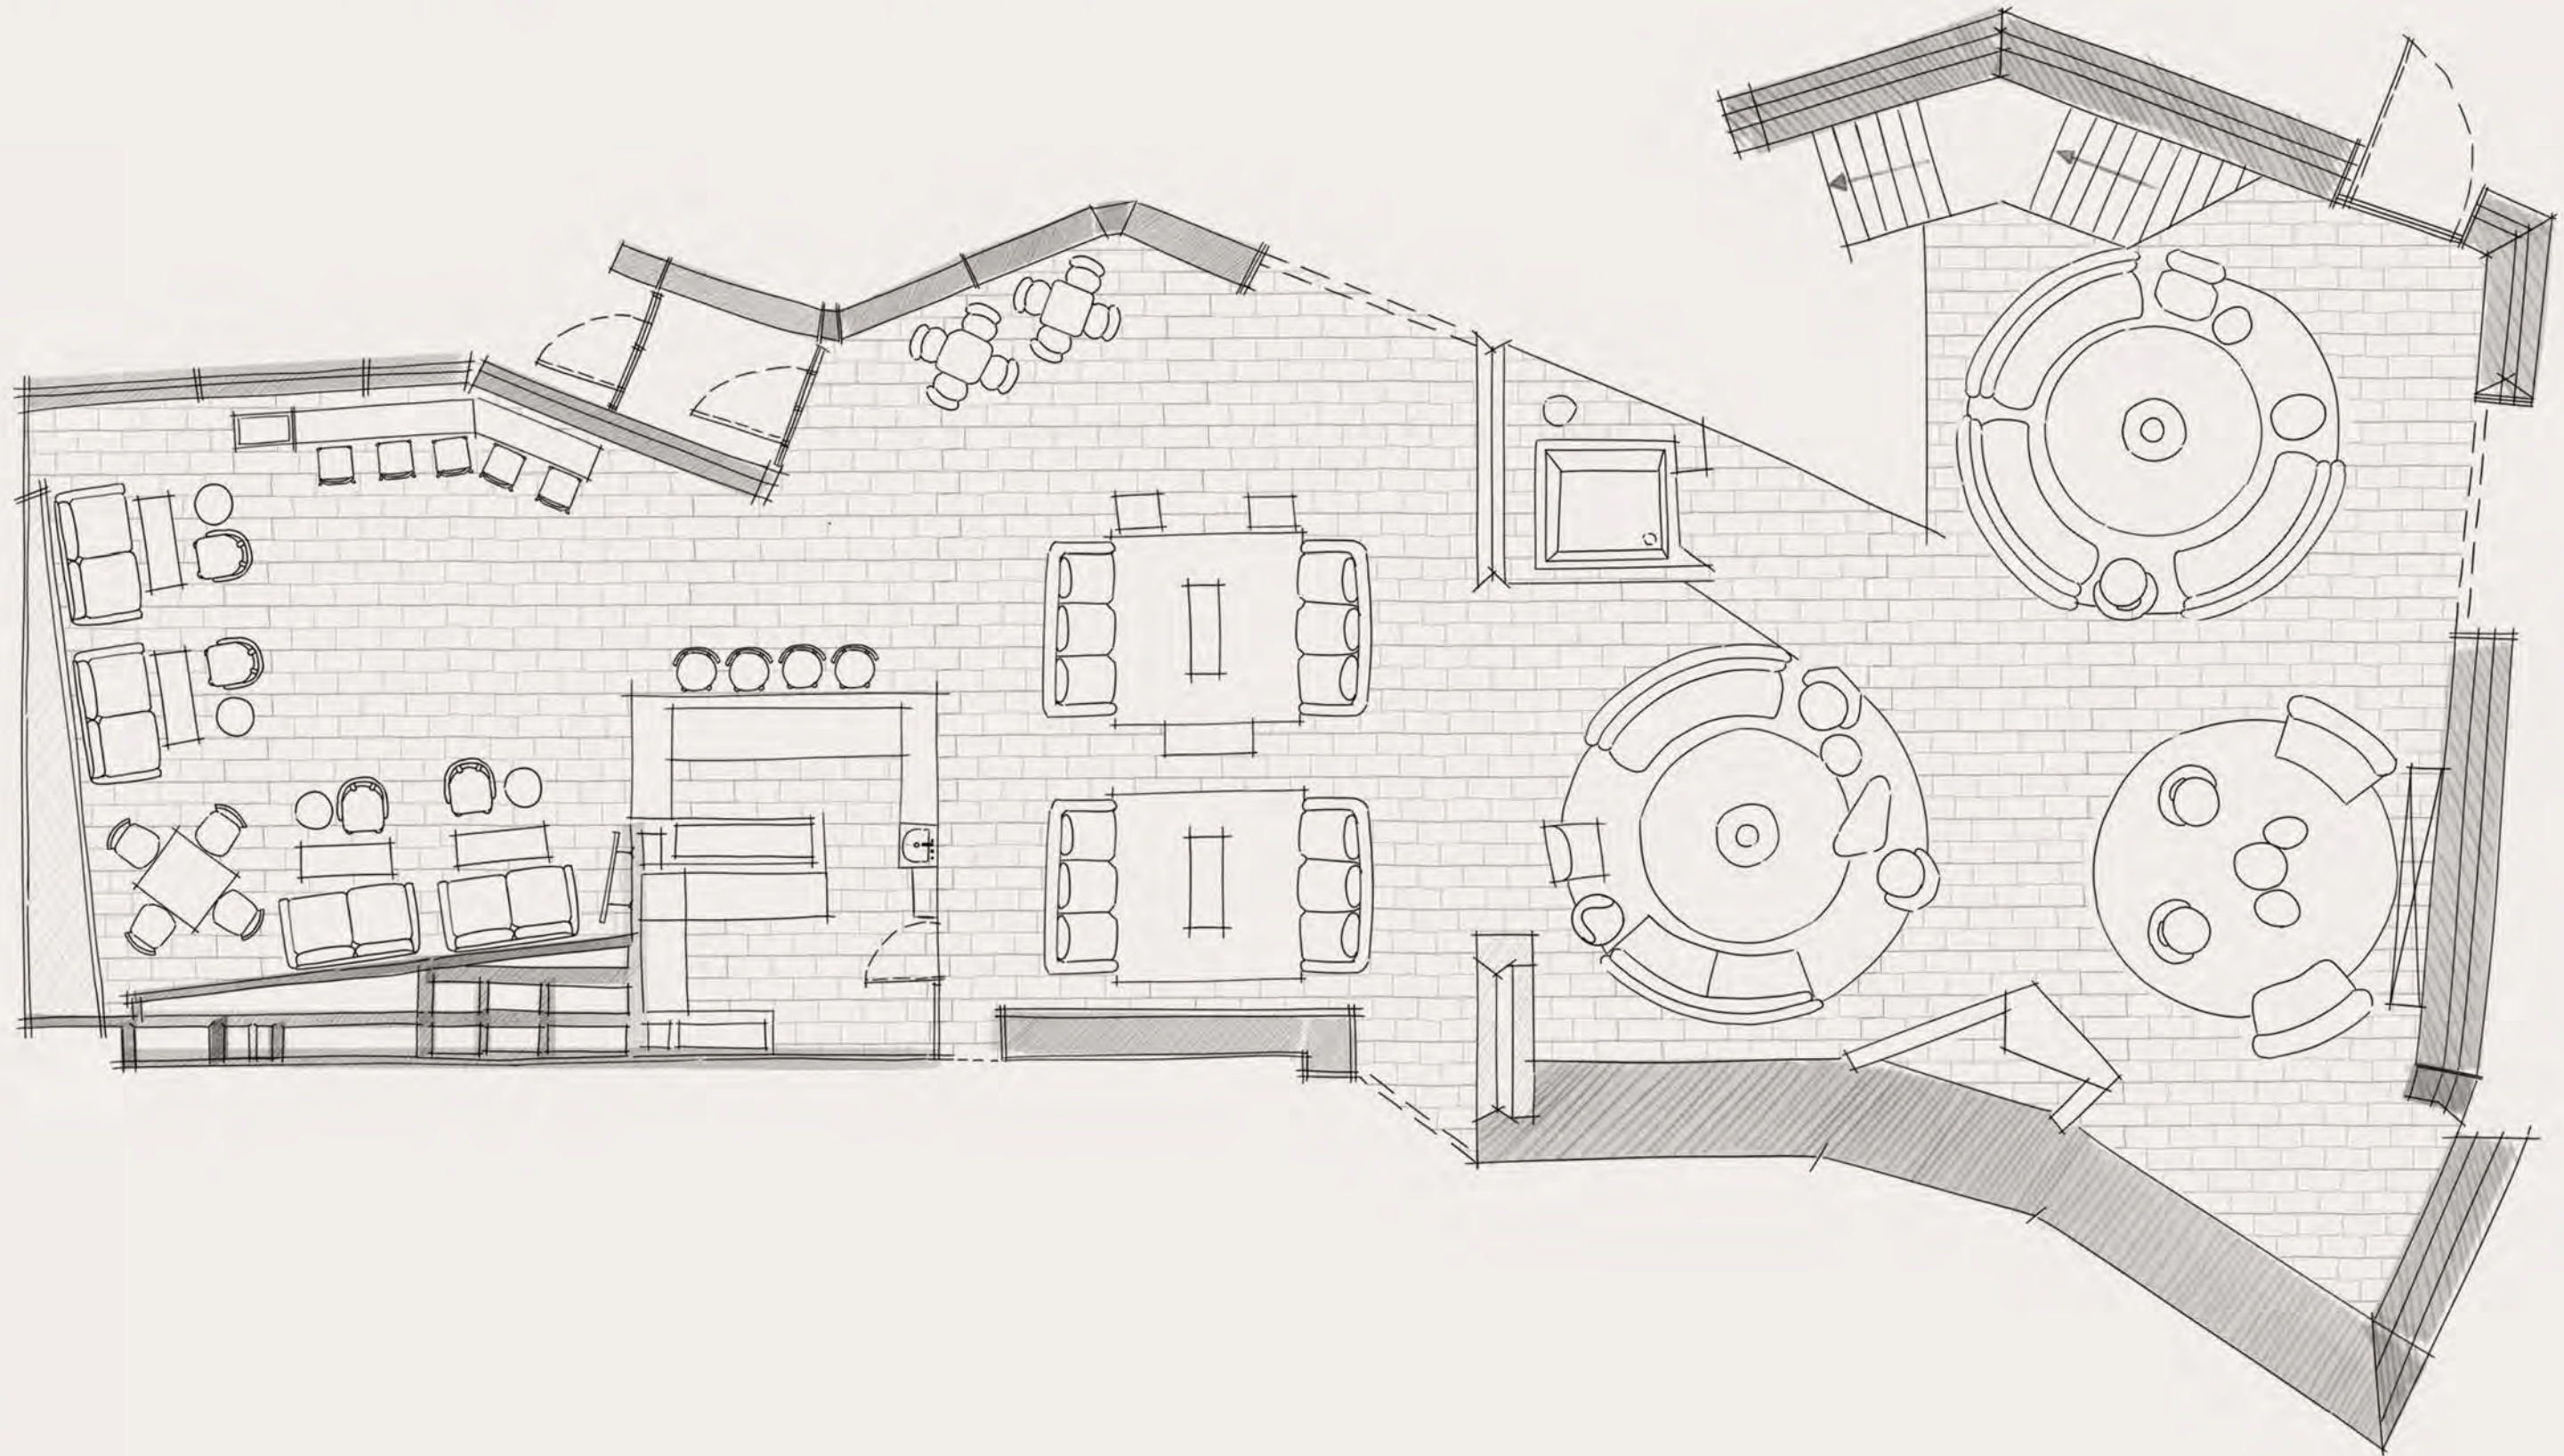

LOBBY + BAR | FLOORPLAN