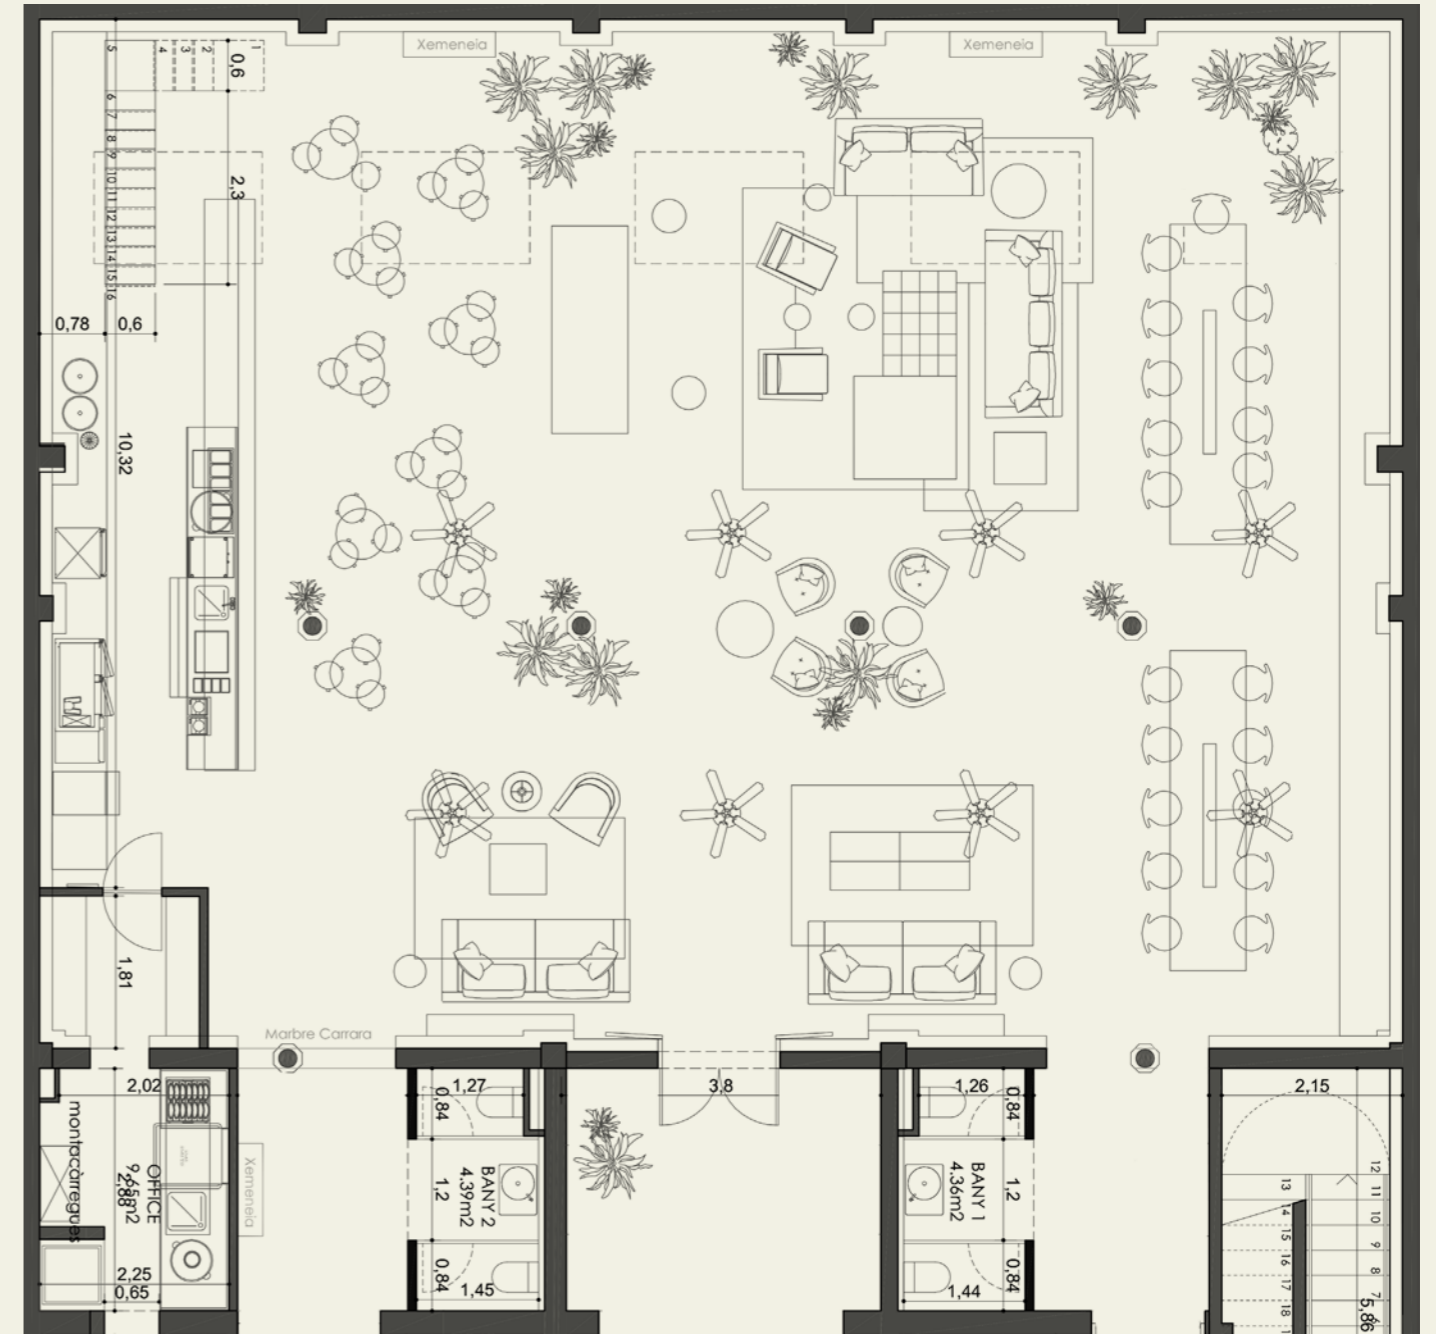

# Libertine

**An oasis in the heart of the city. A versatile, design lead space, perfect for cocktail receptions, dinners, conferences (natural light), film screenings or cocktail classes.**

BOARDROOM	U-SHAPE	CLASSROOM	THEATRE	BANQUET	COCKTAIL PARTY	SQFT
	20		100	74	170	1991 sqft