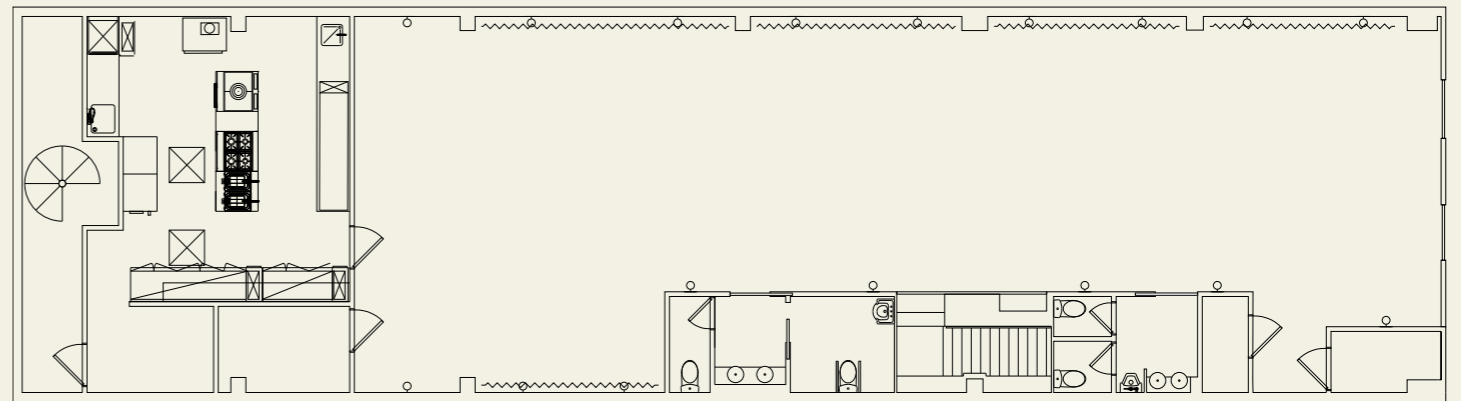

# Libertine

**An oasis in the heart of the city. A versatile, design lead space, perfect for cocktail receptions, dinners, conferences (natural light), film screenings or cocktail classes.**

BOARDROOM	U-SHAPE	CLASSROOM	THEATRE	BANQUET	COCKTAIL PARTY	SQFT
	20		100	74	170	1991 sqft