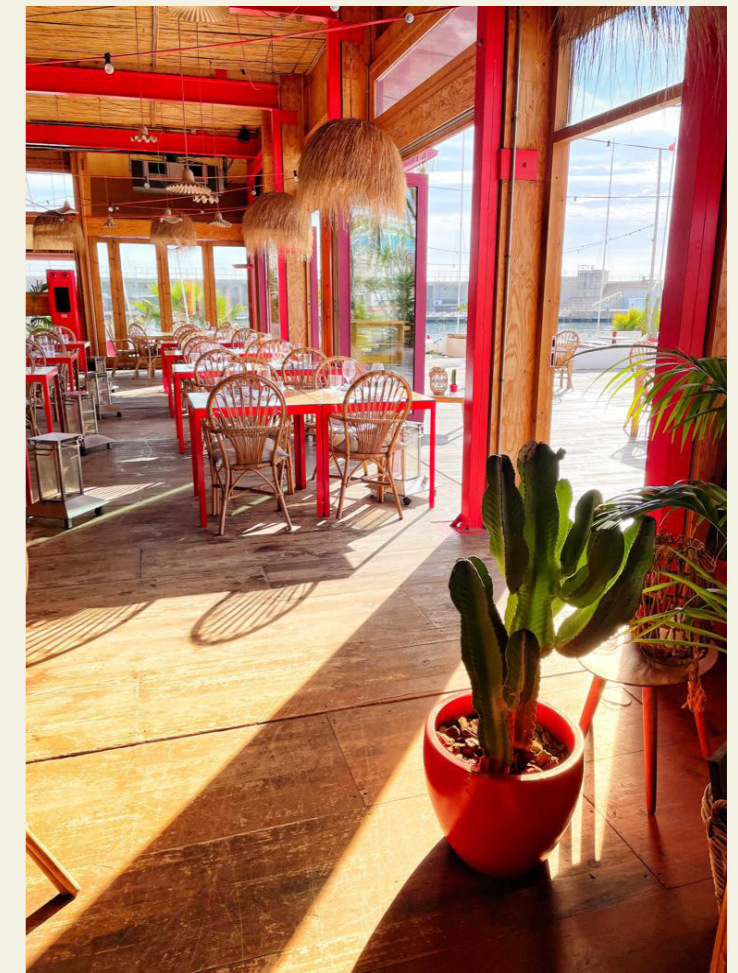

Red Fish

Located on the waterfront with magnificent views of the mediterranean sea, Red Fish are our partners offering a special location for cocktails, dinners & workshops

Módulo

BOARDROOM	U-SHAPE	CLASSROOM	THEATRE	BANQUET	COCKTAIL PARTY	SQFT
				70	170	1184 sqft

Terraza

BOARDROOM	U-SHAPE	CLASSROOM	THEATRE	BANQUET	COCKTAIL PARTY	SQFT
				90	250	2475 sqft

Bamboo

BOARDROOM	U-SHAPE	CLASSROOM	THEATRE	BANQUET	COCKTAIL PARTY	SQFT
				49	90	969 sqft