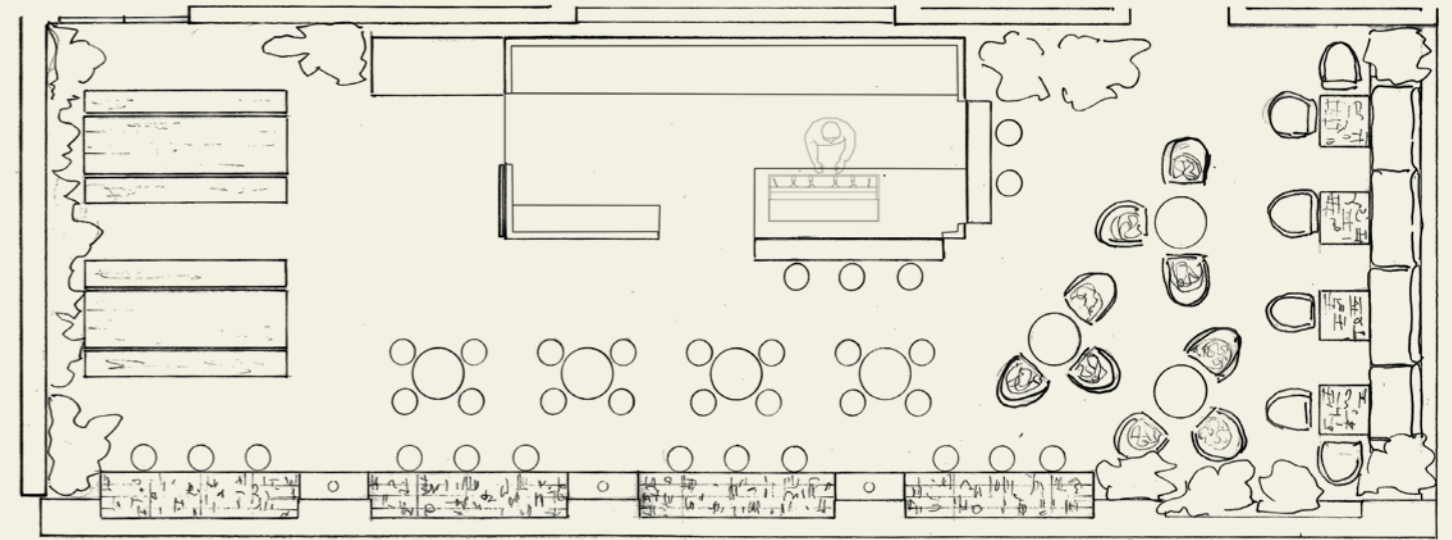

Chiringuito

A/V Equipment

- Sound system
- Open kitchen and barbecue: show-cooking
- Coatroom
- Floral arrangements from Matagalan *
- *On request