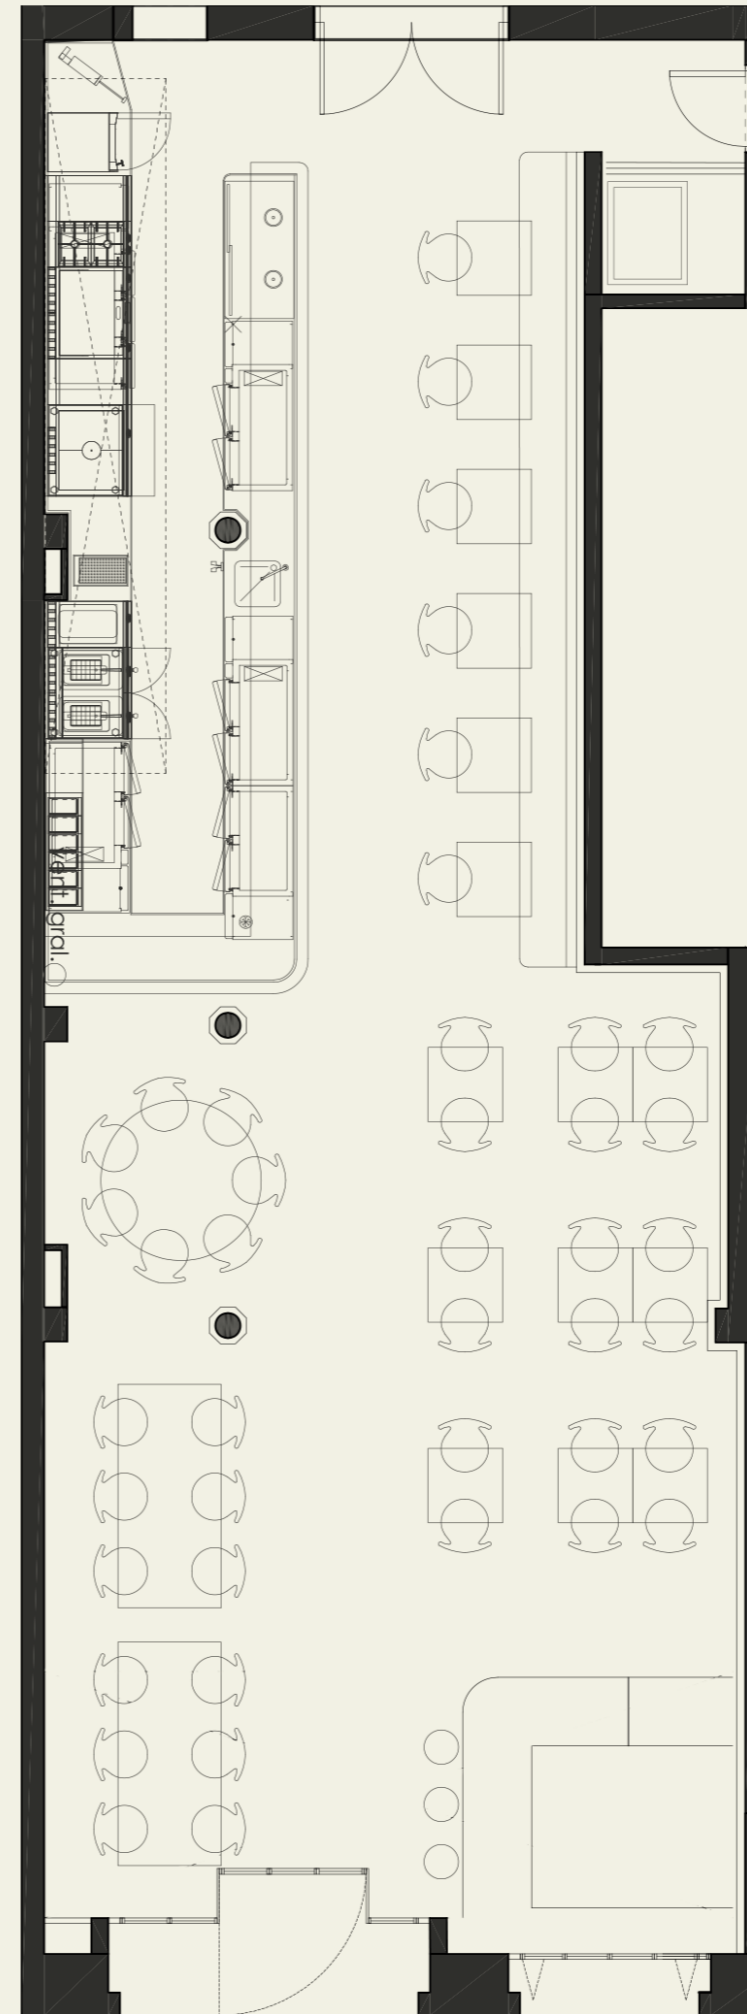

# BODEGA BONAY

**Our restaurant is the ideal location for intimate celebrations, from wine tastings to show-cooking events.**

BOARDROOM	U-SHAPE	CLASSROOM	THEATRE	EXSISTING	COCKTAIL PARTY	SQFT
					40	961 sqft