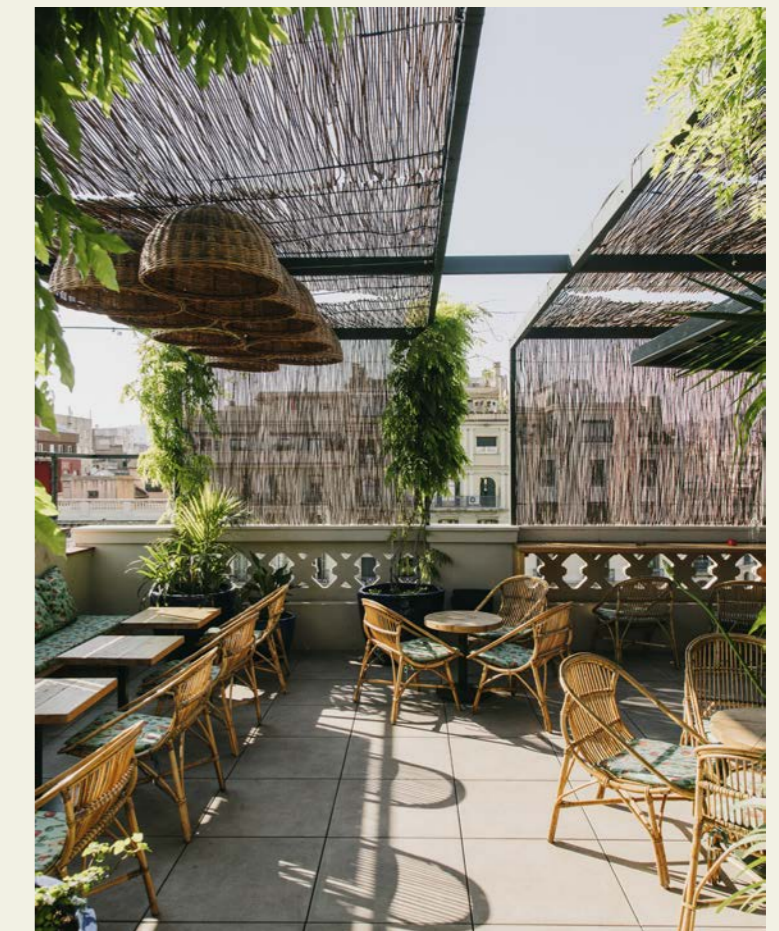

Rooftop and Chiringuito: 2195 sqft