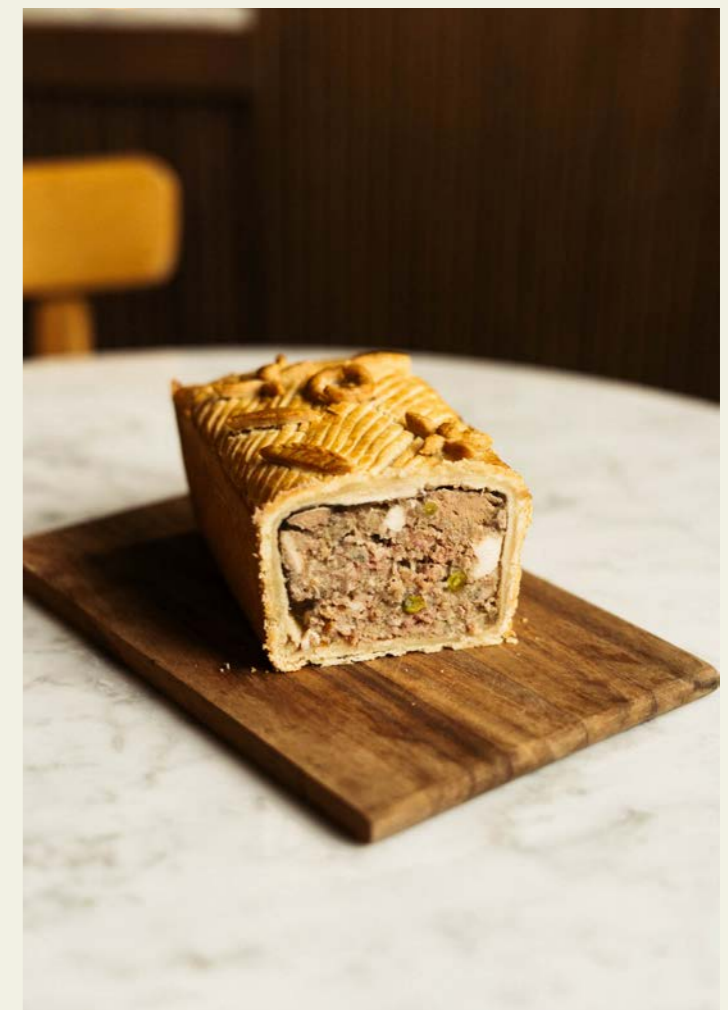

BODEGA BONAY

Our restaurant is the ideal location for intimate celebrations, from wine tastings to show-cooking events.

BOARDROOM	U-SHAPE	CLASSROOM	THEATRE	EXSISTING	COCKTAIL PARTY	SQFT
					40	961 sqft